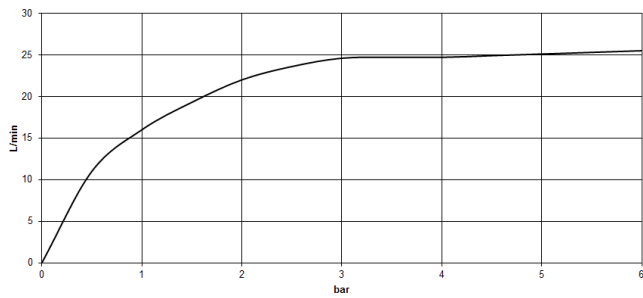

**CL.1 Single-lever bath mixer with stand pipe for free-standing assembly with hand shower set - Brushed Champagne (22kt Gold)**

CL.1

25 863 705

- 238mm projection
- rectangular spray pattern with 55 individual jets
- max. spout flow rate 24.6 l/min
- Hand shower: COMPACT RAIN, max. flow rate 6.8 l/min (at 3 bar)
- bar-type hand shower with anti-scale system
- wall bracket
- automatic bath/shower diverter
- total height 935 - 1005 mm
- stand pipe height 598 - 668 mm
- height up to aerator 852 – 922 mm
- push-on rosette 131 x 131 mm
- metal shower hose 1250mm with integrated anti-twist protection

CL.1

25 863 705

mm [inches]

**Flow rate chart**

**Certificates**

Belgaqua\_24-003-27\_1.

**CL.1 Single-lever bath mixer with stand pipe for free-standing assembly with hand shower set - Brushed Champagne (22kt Gold)**