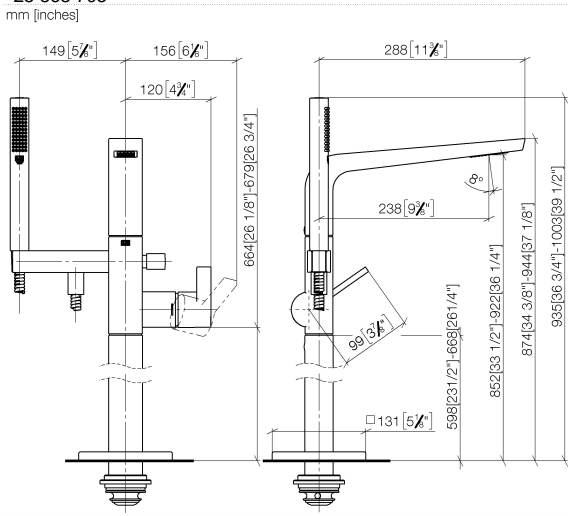

**CL.1 Single-lever bath mixer with stand pipe for free-standing assembly with hand shower set - Brushed Champagne (22kt Gold)**

CL.1

25 863 705

- 238mm projection
- rectangular spray pattern with 55 individual jets
- max. spout flow rate 24.6 l/min
- Hand shower: COMPACT RAIN, max. flow rate 6.8 l/min (at 3 bar)
- bar-type hand shower with anti-scale system
- wall bracket
- automatic bath/shower diverter
- total height 935 - 1005 mm
- stand pipe height 598 - 668 mm
- height up to aerator 852 – 922 mm
- push-on rosette 131 x 131 mm
- metal shower hose 1250mm with integrated anti-twist protection

CL.1

25 863 705

mm [inches]

**Flow rate chart**

**Certificates**

Belgaqua\_24-003-27\_1.

**CL.1 Single-lever bath mixer with stand pipe for free-standing assembly with hand shower set - Brushed Champagne (22kt Gold)**